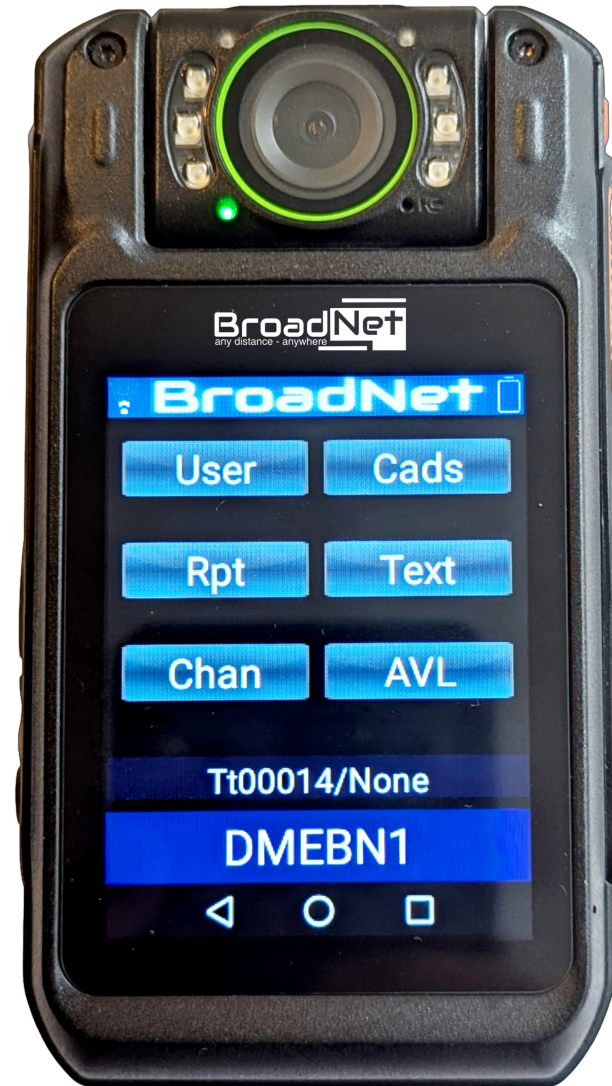

T8

Body Worn Camera with Integrated BroadNet PTT

Reliable and Flexible

Integrated BroadNet Network Radio with body worn camera. Push to talk plus the ability to send video back to your online dispatch portal in one device.

- Push to Talk & streaming video
- Rotating camera for different scenarios
- 3600mAh battery
- IP67 rated
- SOS emergency feature
- Live video streaming
- GPS, bluetooth & supports Wi i
- Compact, comfortable design
- Multiple Unit Docking Station Available

CORE PLATFORM/HARDWARE

Processor	SDM450
Operating System	Android 7.1
Memory	2GB RAM
	16GB ROM
	Storage is expandable with 128GB microSD card

CAMERA

Display	2.8" LCD 240x320 QVGA, IPS
Camera	16MP, lens can be rotated 225° vertically
Resolution	FHD:1920x1080, HD:1280x720, VGA:640x480
Recording Time	≥10H (480P/30fps), ≥8H (720P/30fps), ≥7H (1080P/30fps), ≥9H (Voice Recording)
Pre/Pro Record	30Sec
Codec	H.265 and H.264
Night Vision	Up to 10 meters
Field of View	Aperture F 2.2, viewing angle: 106° (horizontal) 56° (vertical) 128° (diagonal)
Photo	Up to 16MP
IR-CUT	Support

BATTERY

Battery	3600 mAh, removable
Charging Time	≤4H
Back up Battery	≥10H(480P/30fps), ≥8H (720P/30fps), ≥7H(1080P/30fps), ≥9H(Voice Recording)

PHYSICAL

Dimensions (H x W x D)	115 x 65 x 26mm
Weight	201g
Protection Rating	IP67
Speaker	3W
SIM	Single nano-SIM card
Mic	Omnidirectional: -38dB/ Duplex, 2 silicon Mic
Port	Micro USB 2.0, 4-pin dedicated USB connector
TF Card	Up to 128GB
Push to Talk	Support